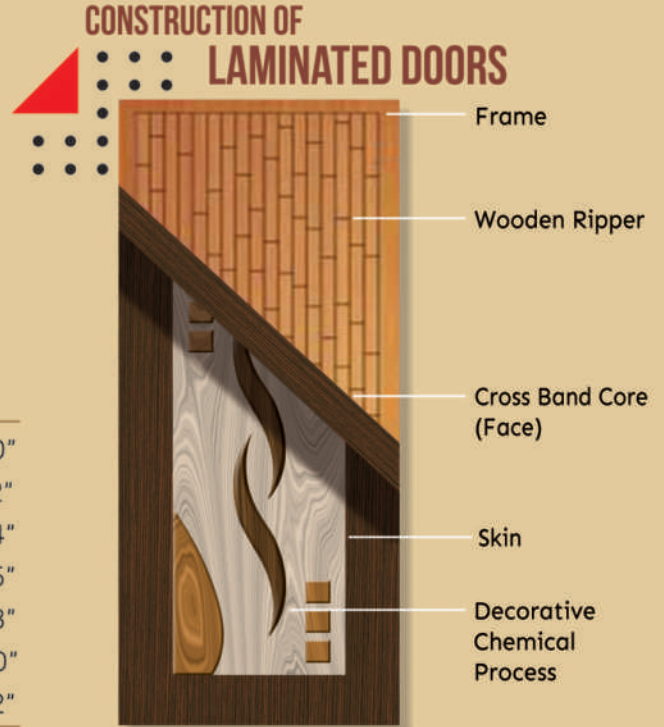

■ AT - 139

■ AT - 143

■ AT - 153

DOUBLE DOOR

■ AT - 164

DOUBLE DOOR

■ AT - 166

UMATM DOOR

All Type Of Door Solution

Available Sizes

72"x30"	75"x30"	78"x30"	80"x30"	82"x30"	84"x30"
72"x32"	75"x32"	78"x32"	80"x32"	82"x32"	84"x32"
72"x34"	75"x34"	78"x34"	80"x34"	82"x34"	84"x34"
72"x36"	75"x36"	78"x36"	80"x36"	82"x36"	84"x36"
72"x38"	75"x38"	78"x38"	80"x38"	82"x38"	84"x38"
Thickness 30 mm		78"x40"	80"x40"	82"x40"	84"x40"
Thickness 35 mm as per order		80"x42"	82"x42"	84"x42"	