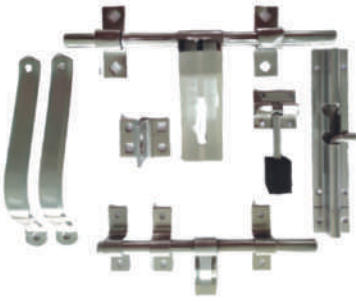

COSMIC PEVAR

3D PEVAR

ROUND COVERING

MULTIPLE COVERING

2mm 152

2mm 159

2mm 160

3mm 306